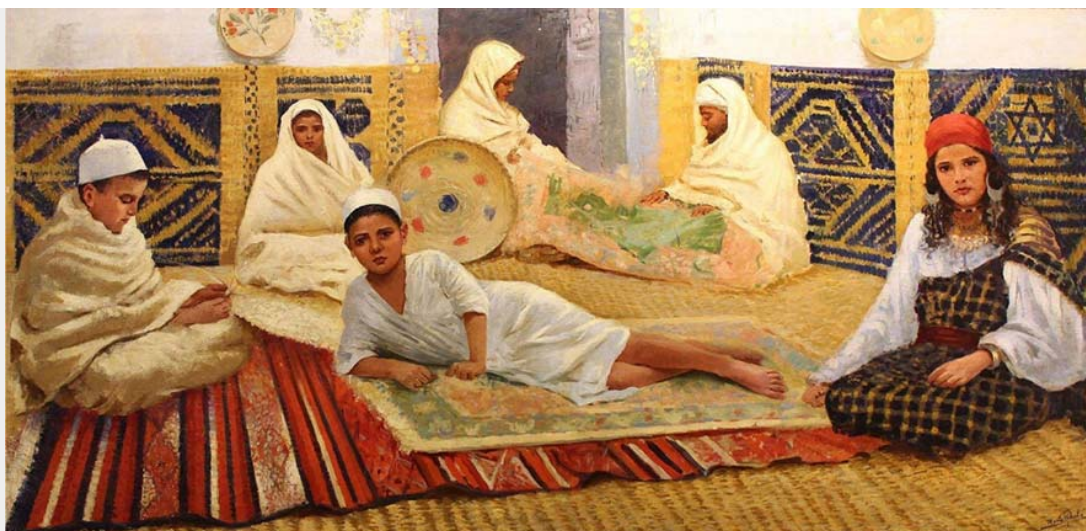

# INTERIOR SCENE IN LIBYA

*Mario Ridola*

(Napoli 1890 - Catanzaro 1973)

---

**Misure:** cm. 130 x 250

**Tecnica:** oil on canvas

Signed lower right "Mario Ridola"

**BERARDI**