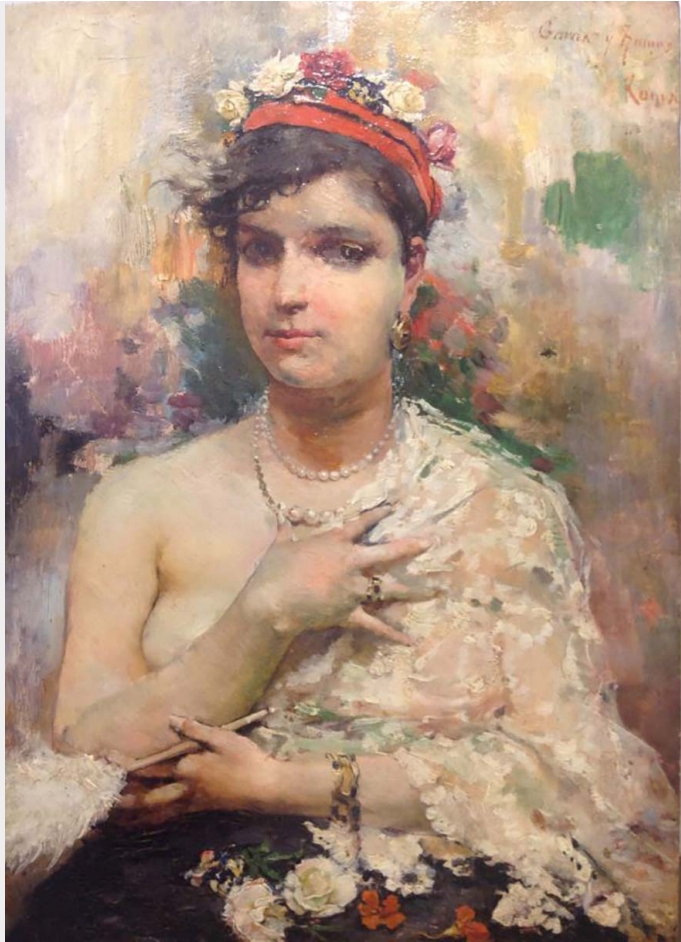

WOMAN WITH FAN

Jose Garcia Ramos

(Siviglia 1852 - 1912)

Misure: cm 30 x 22

Tecnica: Oil on panel

Signed upper right "Garcia y Ramos Roma"

BERARDI

GALLERIA D'ARTE | ROMA