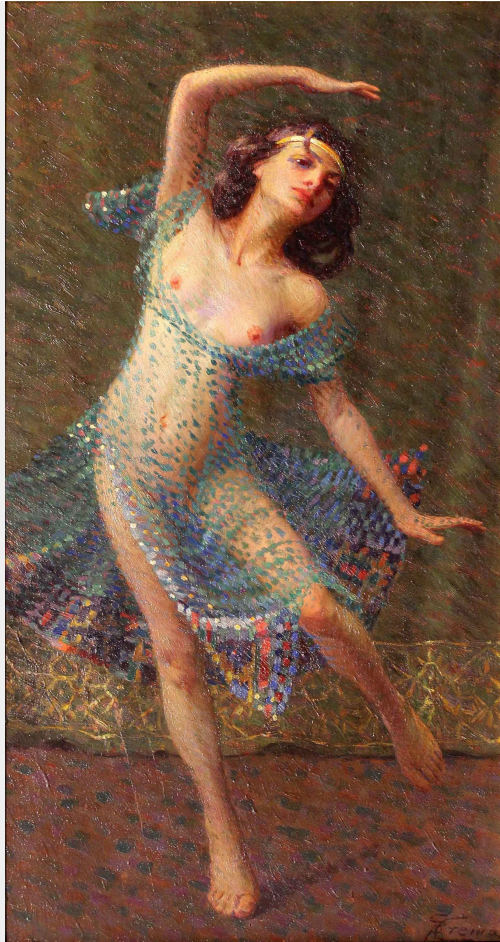

DANCERS, 1915 CA. (TRIPTYCH)

Giovanni Battista Crema

(Ferrara 1883 - Roma 1964)

Misure: cm. 42 x 24; cm. 45 x 24,5; cm. 42 x 24

Tecnica: olio on panel

Left panel: 42 x 24 cm, signed lower right

Central panel: 45 x 24.5 cm, signed lower right

Right panel: 42 x 24 cm, signed lower right

Bibliography: Reproduced in *Giovanni Battista Crema. Divisionism, symbol and reality (1883-1964)*, edited by Manuel Carrera, Rome 2020, fig. 45.

BERARDI

GALLERIA D'ARTE | ROMA