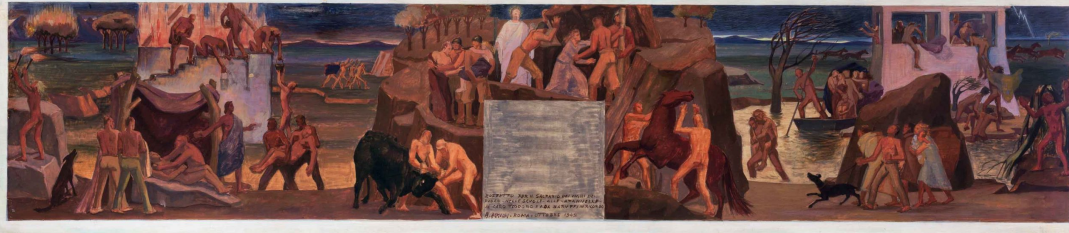

SKETCH FOR THE CAPANNELLE FIRE BRIGADE MEMORIAL (1942)

Antonio Achilli

(Roma 1903 - 1993)

Misure: cm 30 x 135,5

Tecnica: Mixed technique on paper applied to plywood

Signed and dated with dedication in the bottom centre: "Sketch for the Fire Brigade Shrine - in the schools - at Capannelle - to dear Teodoro and Ada Baruffi in memory. A. Achilli. Rome. October 1942".