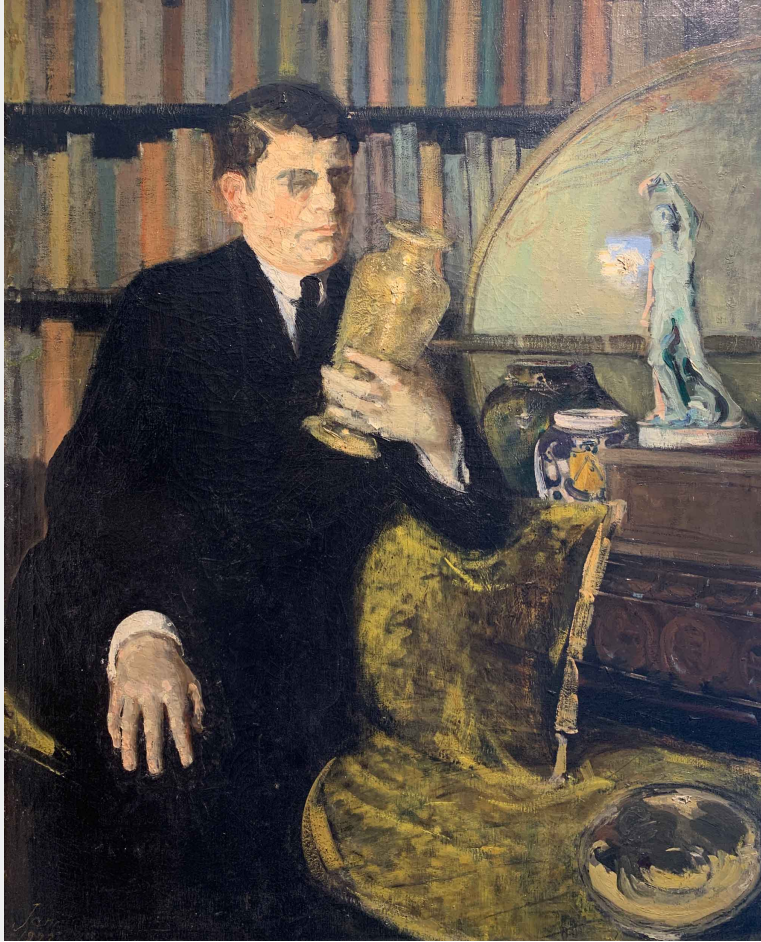

# PORTRAIT OF THE LAWYER MARIO TANCREDI (1922)

*Guglielmo Janni*

*(Roma 1892 - 1958)*

---

**Misure:** cm. 114 x 91

**Tecnica:** Oil on canvas

**Notes:** Signed and dated lower left "Janni 1922"

**Bibliography:** R. Lucchese, Guglielmo Ianni, 1972, pl. 4, p. 106.